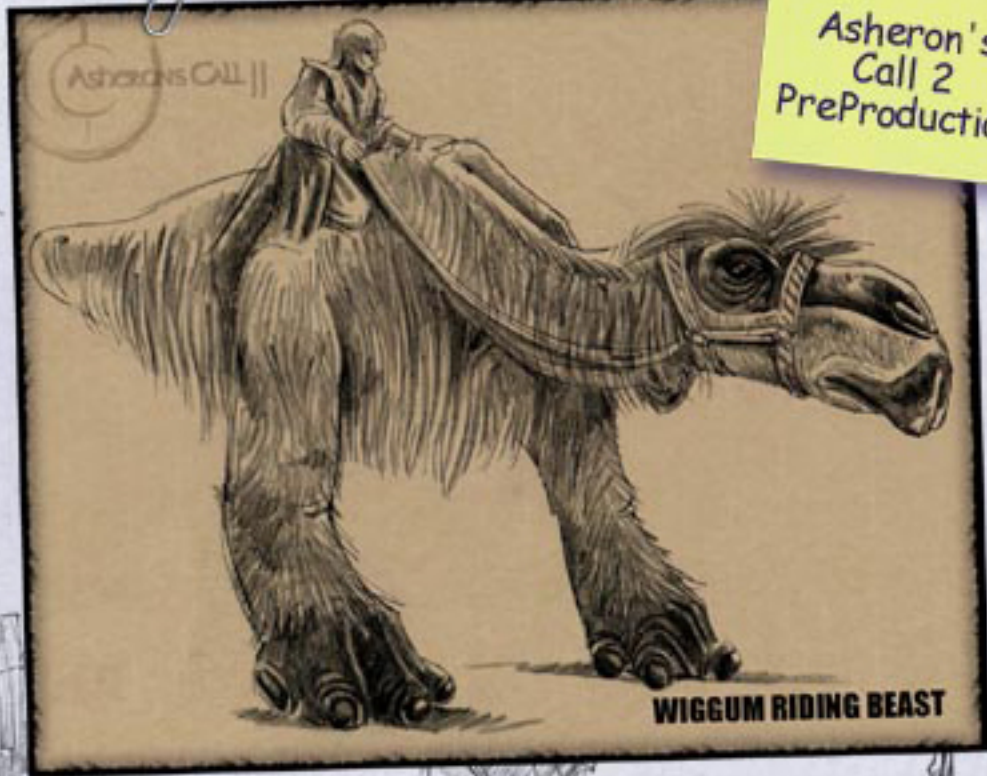

Concept and series Co-Creator

Concept  
Co-Creator

Concept and series Co-Creator

Asheron's  
Call 2  
PreProduction

WIGGUM RIDING BEAST

Online Game  
Concept Design  
and  
Promotion

ReBoot WebWorld  
• Infected Bob  
• "Glitch" Bob  
• WebSuit Matrix